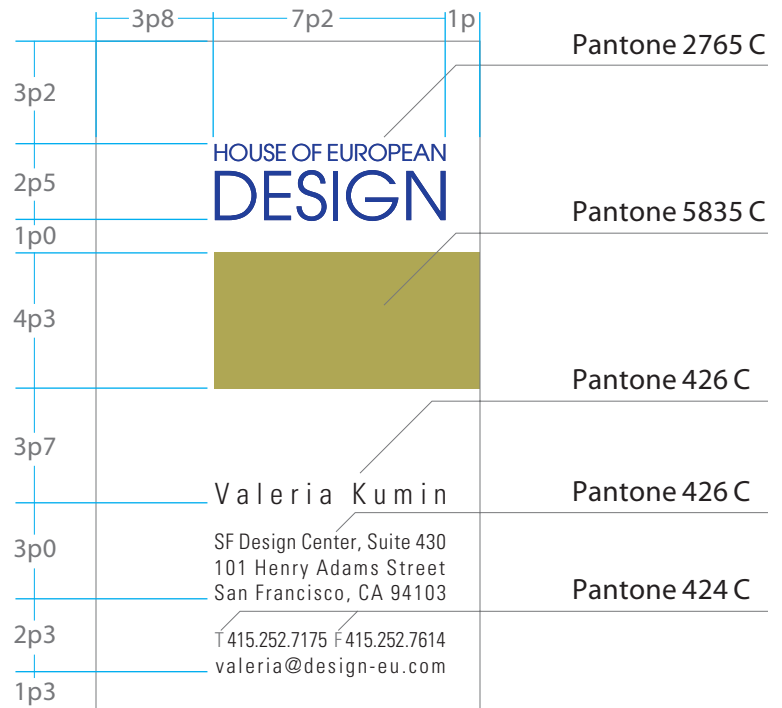

1. Signature

HOUSE OF EUROPEAN
DESIGN

Wordmark

Brand Color Block

the definition of style™

Brandline

2. Clear Space & Color

3. Color

Pantone 2765 C

Pantone 5835 C

Pantone 424 C

Pantone 426 C

4. Typography

HOUSE OF EUROPEAN
DESIGN

Font
ITC Avant Garde Gothic

Font Style: Book