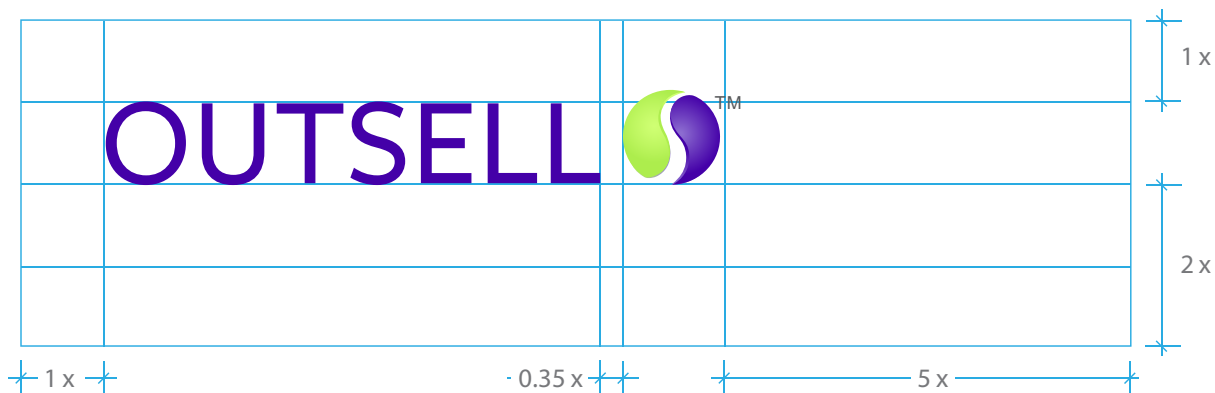

1. Signature configurations

2. Clear Space

Minimum required clear space by measurement X
(X - is equal to the height of the uppercase letters in wordmark)

3. Color Palette Specification

Pantone spot color