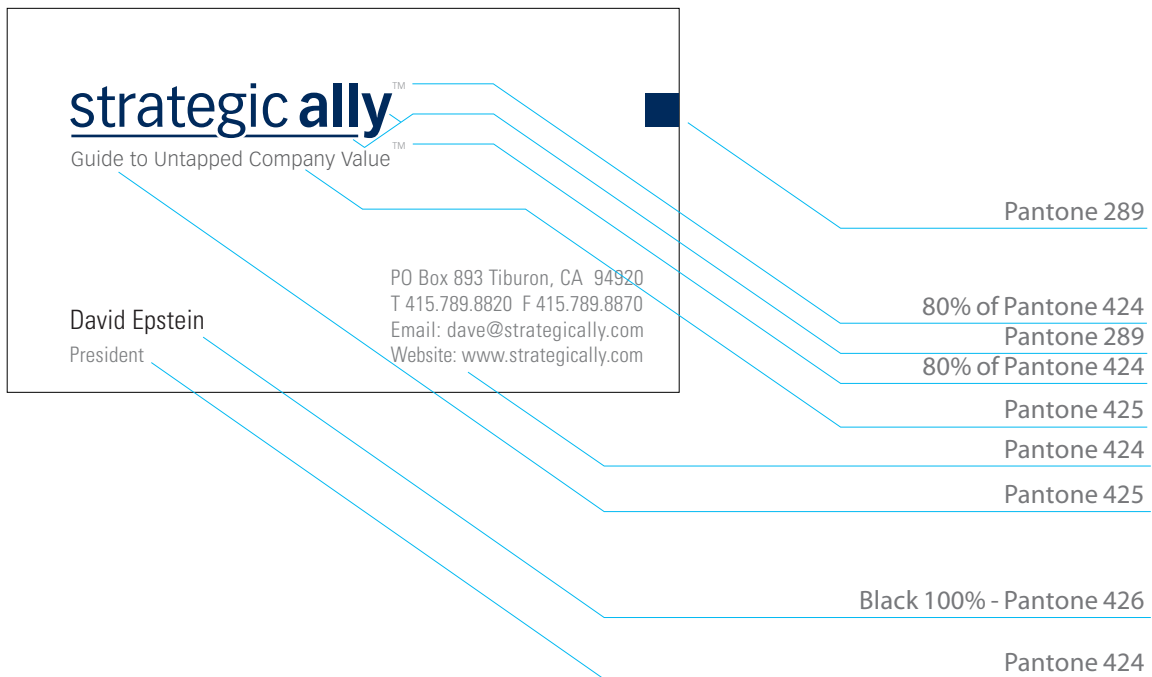

2. Color Palette Specification

Pantone spot color

Pantone 289

Pantone 426

Pantone 425

Pantone 424

CMYK 4/color process

100/64/0/60

0/0/0/100

0/0/0/77

0/0/0/61

RGB / Web

5/23/60/- 05173C

0/0/0 - 000000

59/59/59 - 3B3B3B

99/99/99 - 636363