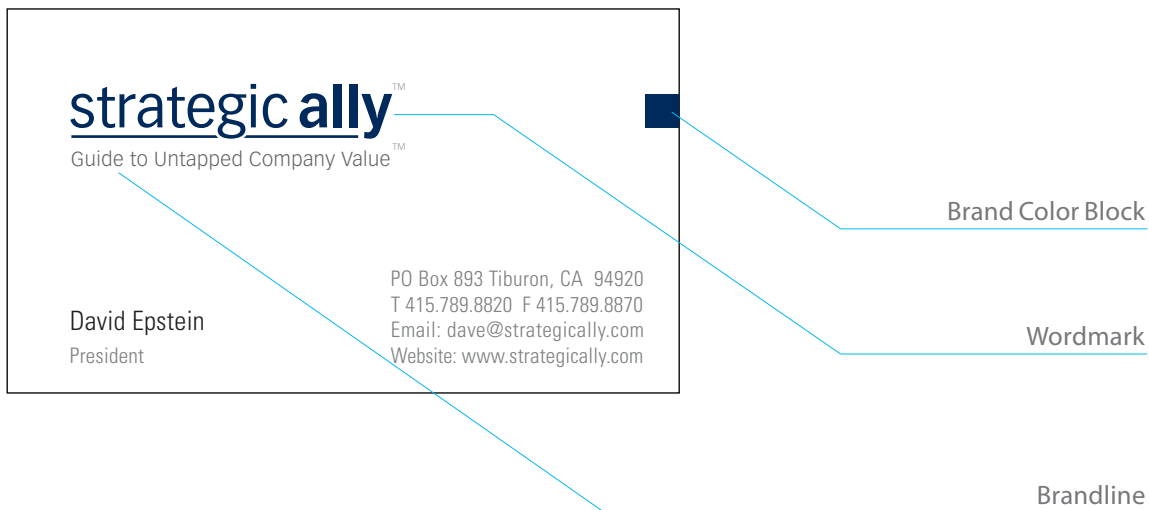

## 1. Signature - Configurations

Primary

**strategic ally**<sup>TM</sup>  
Guide to Untapped Company Value<sup>TM</sup>

Alternate Primary (without a brandline, including Brand Color Block)